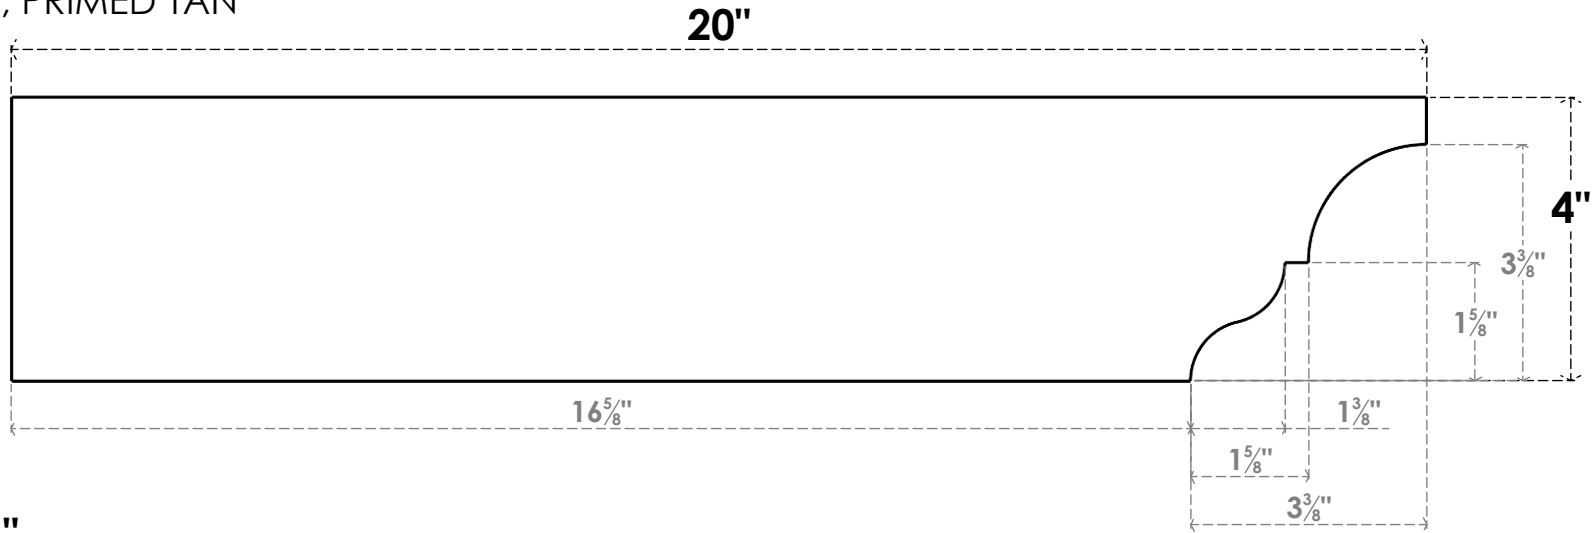

ITEM NUMBER: RFTURO060X04000X20000X004ASH00RCPR

6"W X 4"H X 20"L TIMBERTHANE ROUGH CEDAR ASHEBORO FAUX WOOD OPEN RAFTER TAIL, 4"L END, PRIMED TAN

SIDE PROFILE

FRONT PROFILE

ISOMETRIC

GENERATED DATE : 03/02/2023