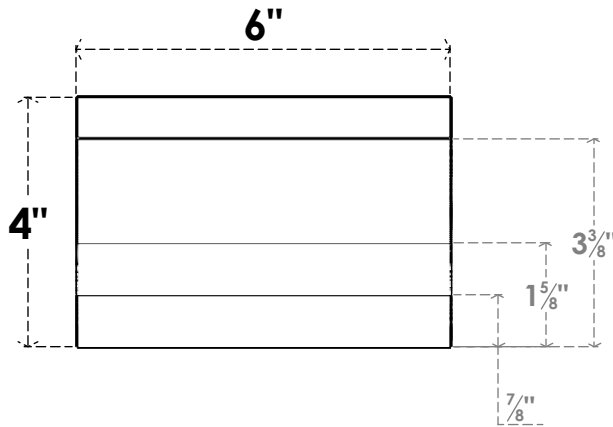

ITEM NUMBER: RFTURO060X04000X20000X004ASH00RCPR

6"W X 4"H X 20"L TIMBERTHANE ROUGH CEDAR ASHEBORO FAUX WOOD OPEN RAFTER TAIL, 4"L END, PRIMED TAN

SIDE PROFILE

FRONT PROFILE

ISOMETRIC

GENERATED DATE : 03/02/2023