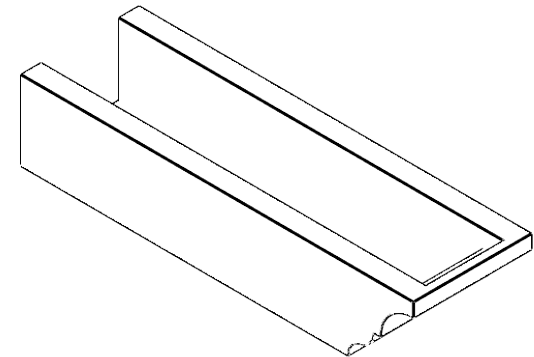

ITEM NUMBER: RFTURO060X04000X20000X004ASH00RCPR

6"W X 4"H X 20"L TIMBERTHANE ROUGH CEDAR ASHEBORO FAUX WOOD OPEN RAFTER TAIL, 4"L END, PRIMED TAN

SIDE PROFILE

FRONT PROFILE

ISOMETRIC

GENERATED DATE : 03/02/2023